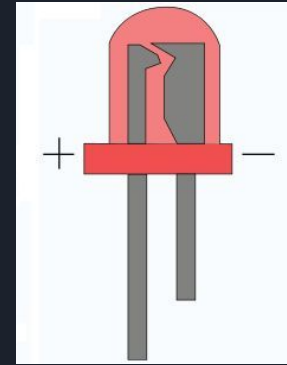

# Circuit Bugs & Bristle Bots

# Circuit Bugs/Animals

- Video Link- [https://youtu.be/eAxxChKB\\_aw](https://youtu.be/eAxxChKB_aw)
- Direction sheet- [https://docs.google.com/a/pontiac429.org/document/d/1g\\_ISSij466glsgTBlpMZdQ7KF\\_oNGNg553kLfRY7vw/edit?usp=sharing](https://docs.google.com/a/pontiac429.org/document/d/1g_ISSij466glsgTBlpMZdQ7KF_oNGNg553kLfRY7vw/edit?usp=sharing)